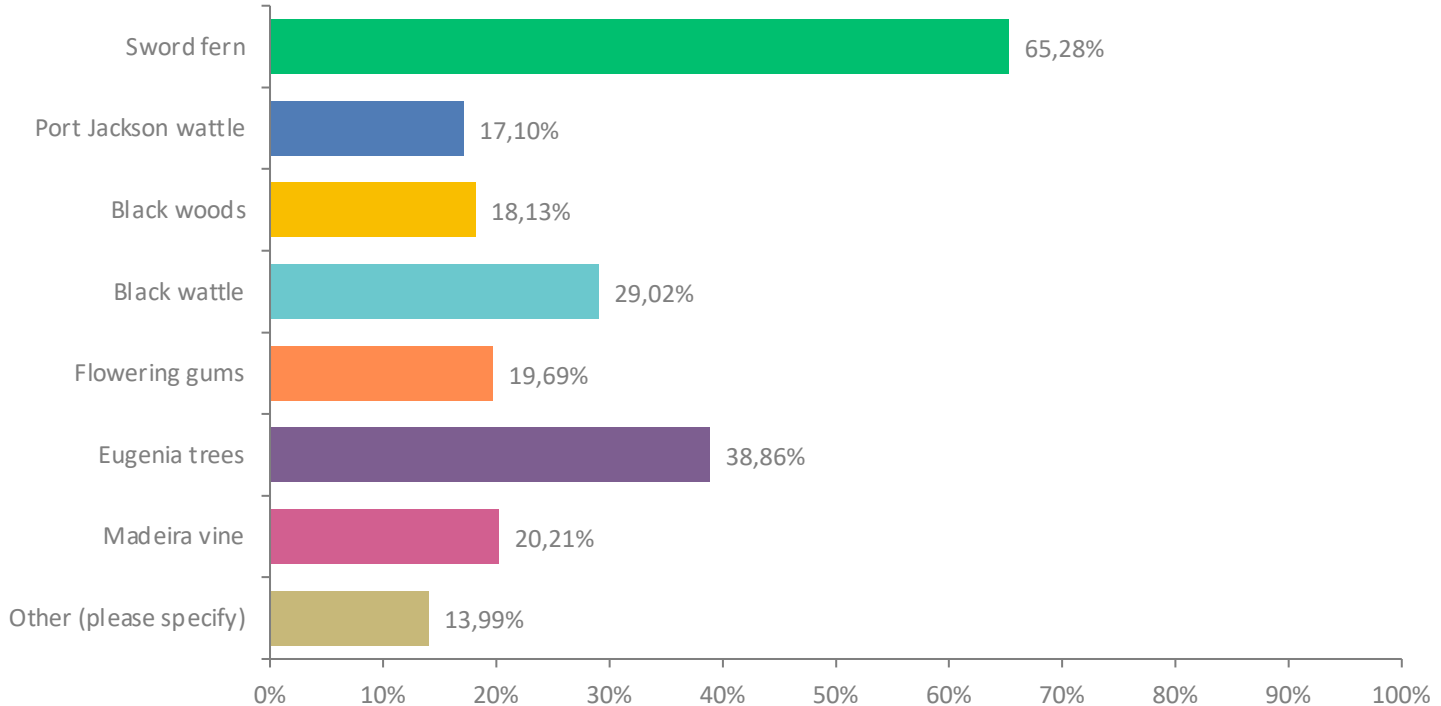

Q28: What do you consider to be the most problematic alien vegetation in Nature's Valley?

Answered: 193 Skipped: 15