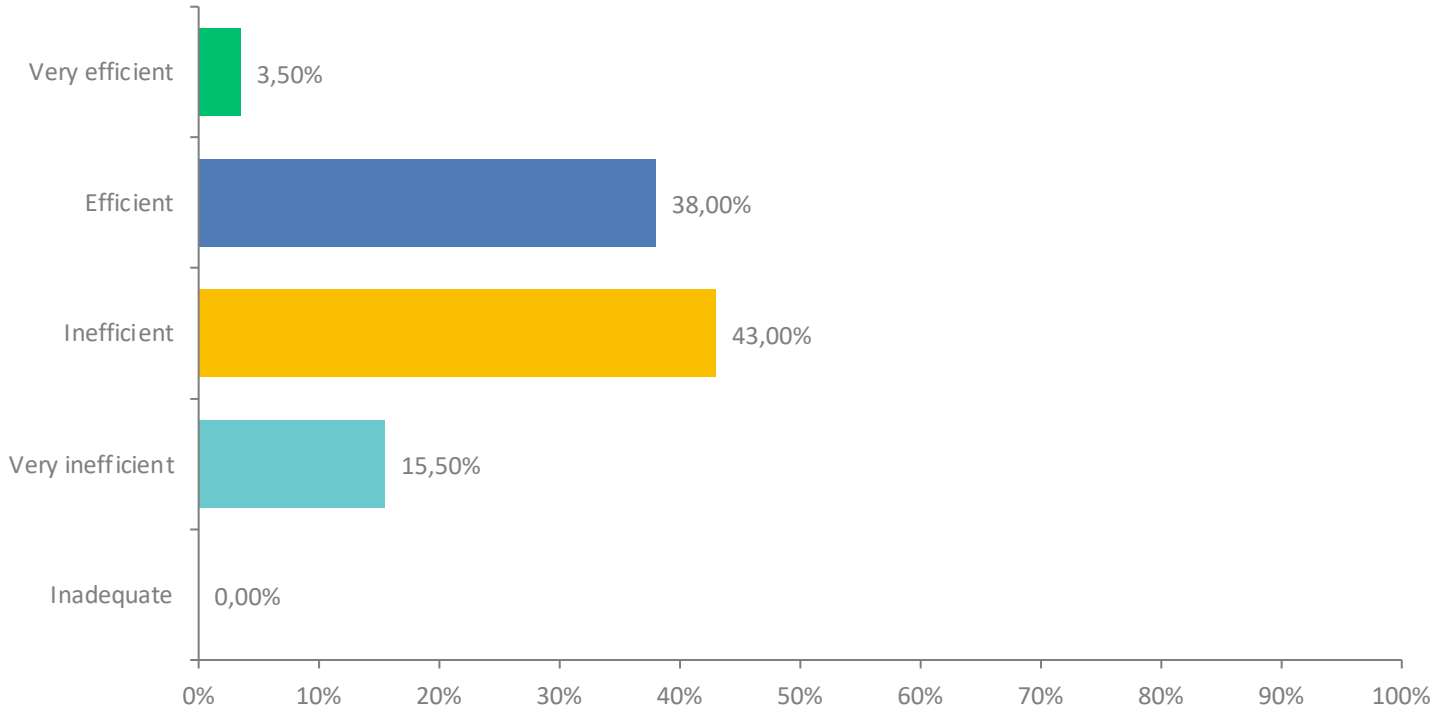

Q25: Do you consider the removal of waste vegetation from Natures Valley by the Municipality to be

Answered: 200 Skipped: 8