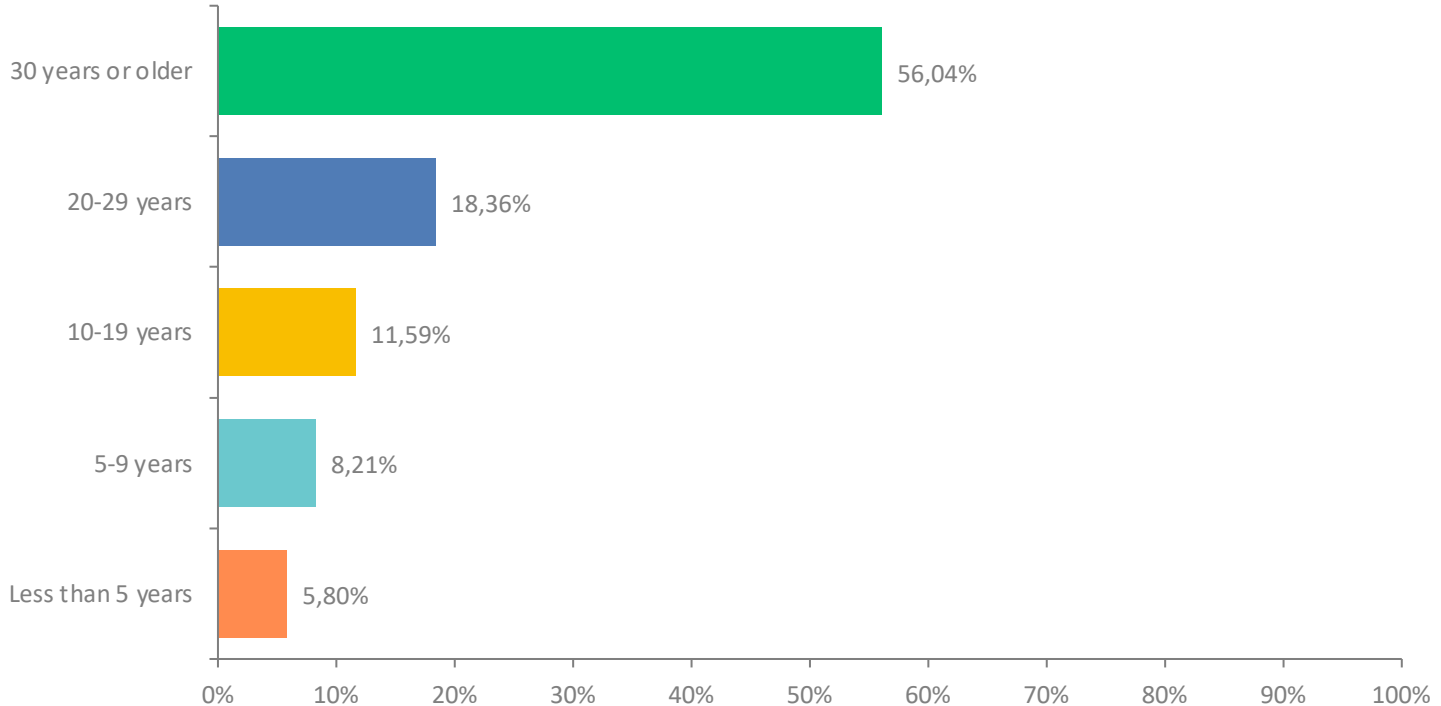

## Q2: What is your age group?

Answered: 205 Skipped: 3

■ younger than 50 ■ 50-60 years ■ 61-70 years ■ older than 70 years

### Q3: Are you:

---

Answered: 207 Skipped: 1

- A permanently resident property owner
- Property owner and occasional visitor
- Property owner and regular renter of your property

# Q4: How long have you been a property owner in Nature's Valley?

Answered: 207 Skipped: 1