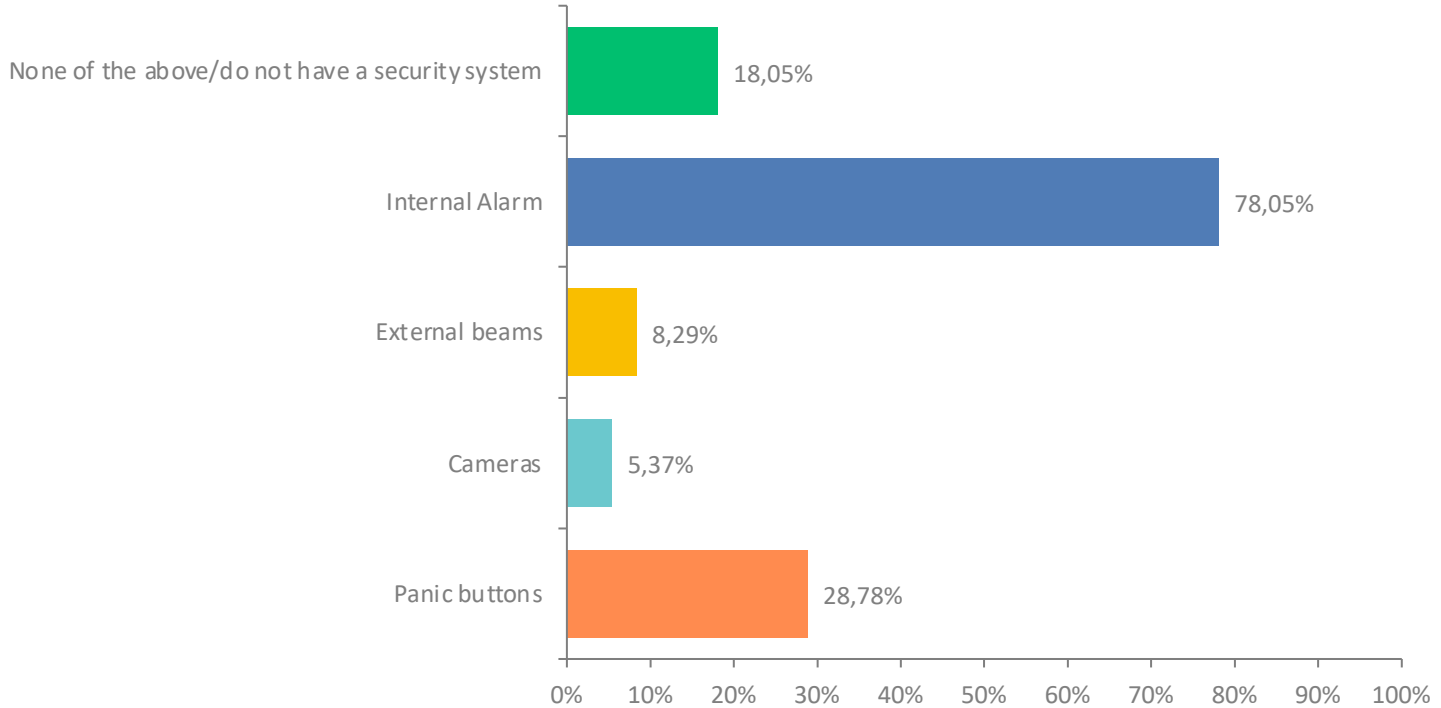

Q19: Do you have a security system installed in your Nature's Valley home? Mark which applies to your system.

Answered: 205 Skipped: 3