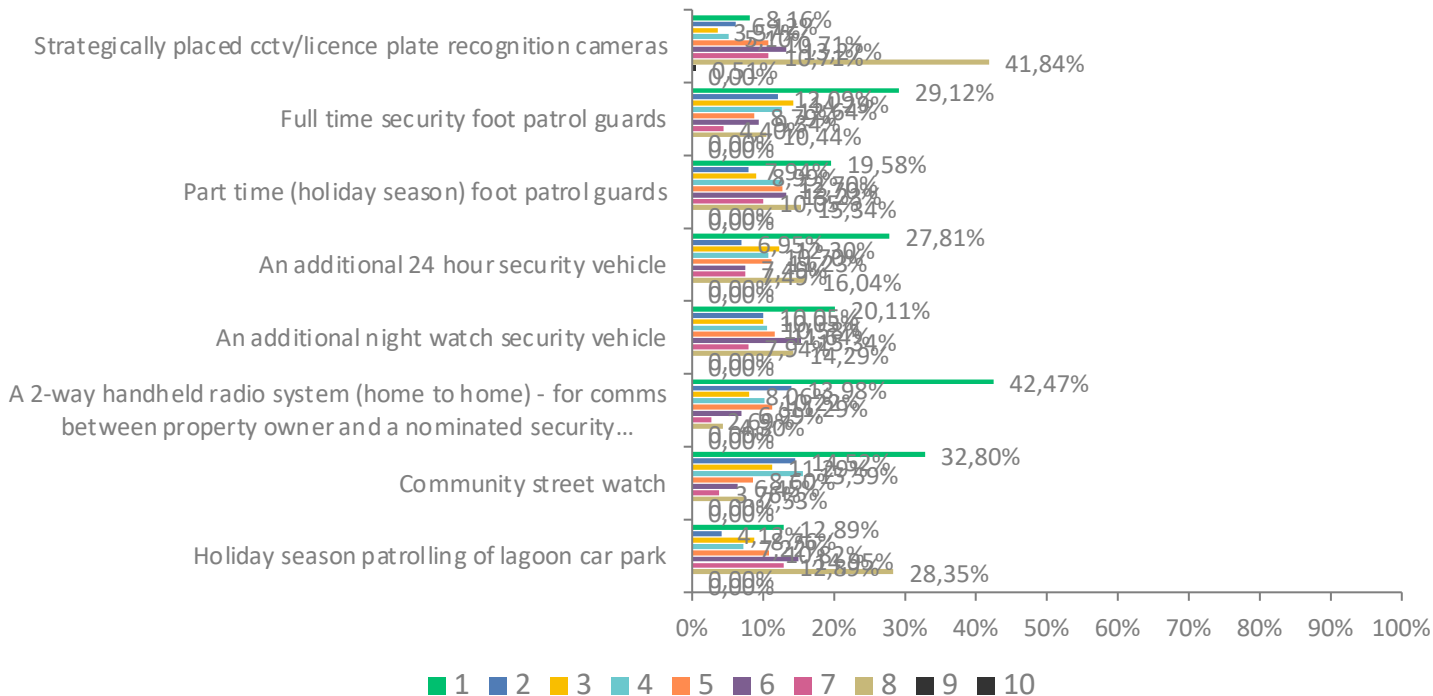

considering improvements in security in Nature's Valley (8is most important, 1 is least important)

Answered: 204 Skipped: 4