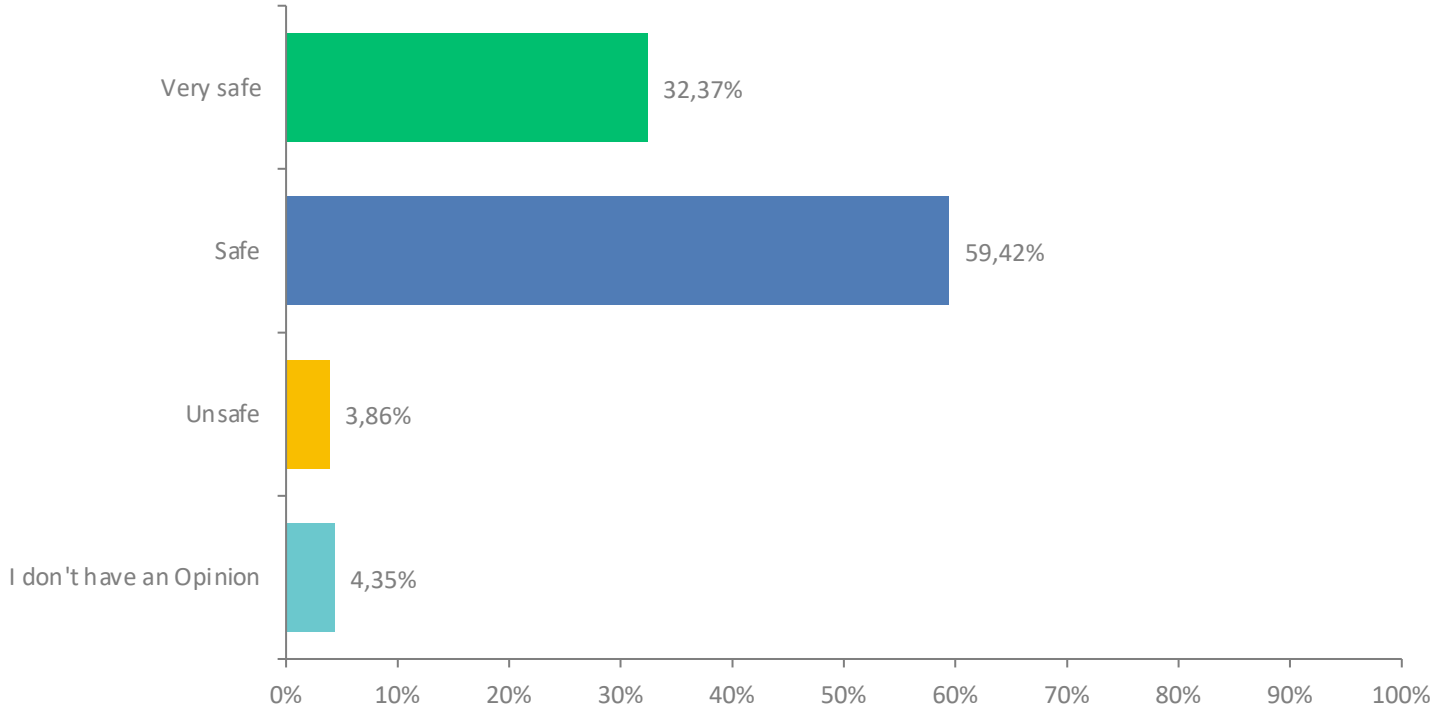

Q13: Do you consider walking in the streets in Natures Valley at night to be

Answered: 207 Skipped: 1