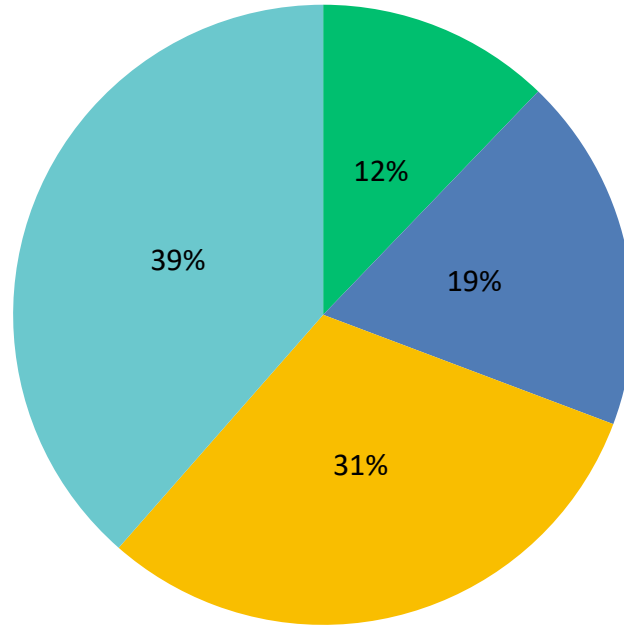

# Natures Valley Special Rates Area (SRA) Survey

Monday, March 28, 2022

---

**208**  
Total Responses

Date Created: Thursday, March 17, 2022

Complete Responses: 208

## Q2: What is your age group?

Answered: 205 Skipped: 3

■ younger than 50 ■ 50-60 years ■ 61-70 years ■ older than 70 years