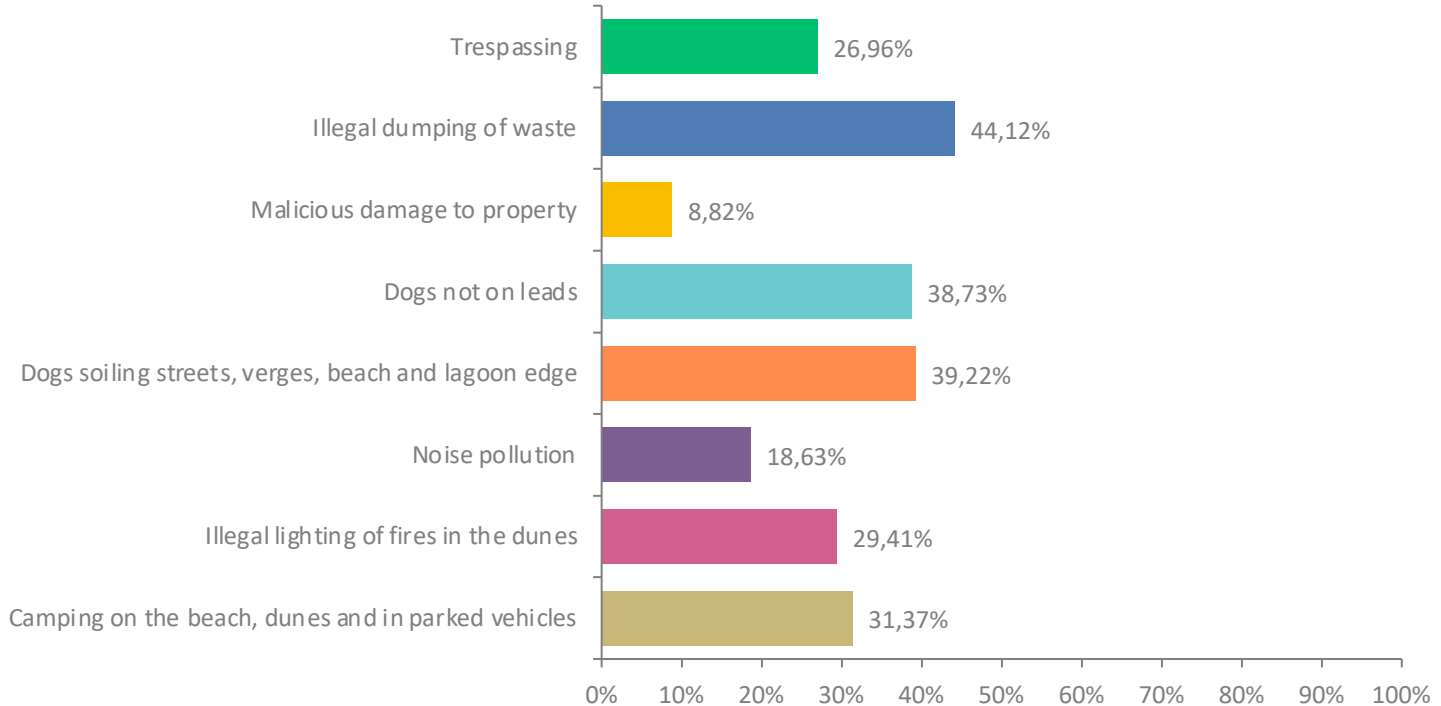

Q18: Which of the following are the most serious municipal bylaw infringement problems in Nature's Valley?

Answered: 204 Skipped: 4