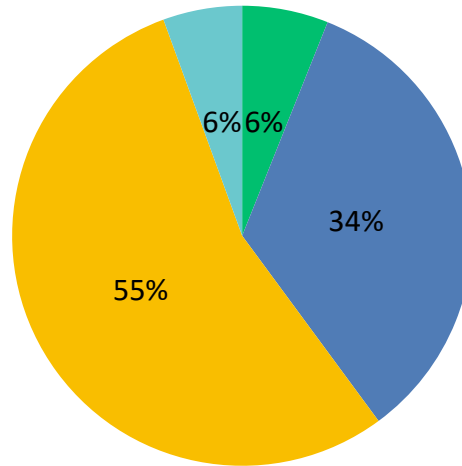

# Q11: Would you consider supporting the Baboon management plan going forward

Answered: 205 Skipped: 3

■ Definitely ■ Highly likely ■ Possibly ■ No

## Q12: How do you feel about the level of crime in Nature's Valley.

Answered: 198 Skipped: 10

- Crime is not a problem
- Crime levels have not changed significantly in recent years
- Crime is becoming a problem
- Crime is a serious problem