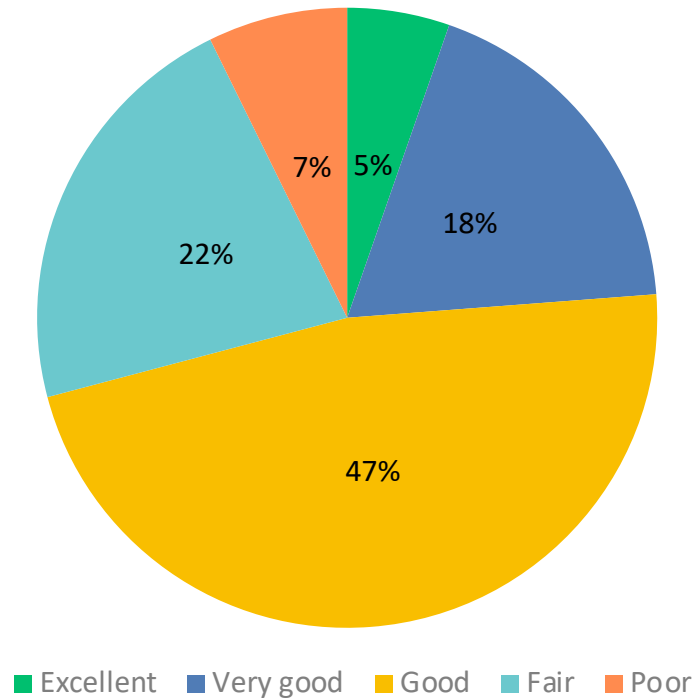

Q5: What is your overall impression of municipal service delivery in Nature's Valley?

Answered: 206 Skipped: 2