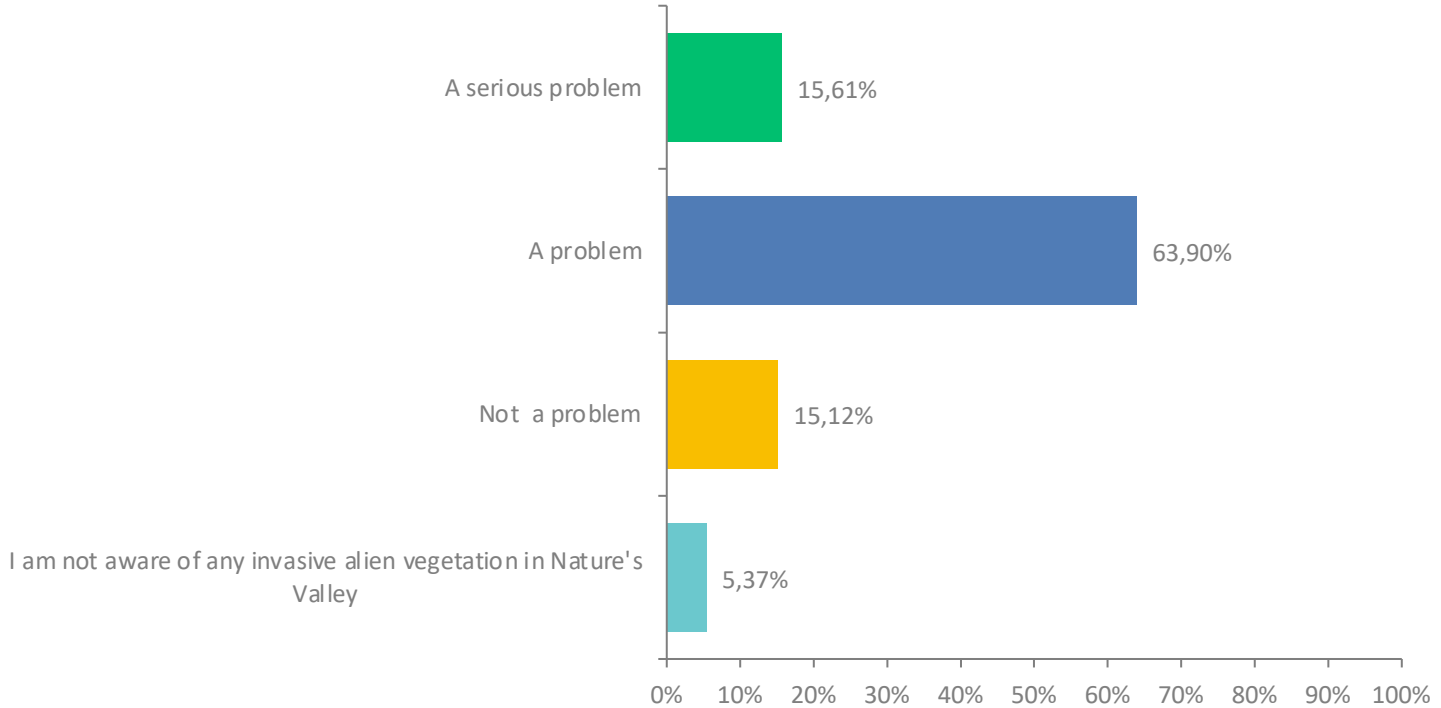

Q27: Do you believe that invasive alien vegetation in Nature's Valley is

Answered: 205 Skipped: 3