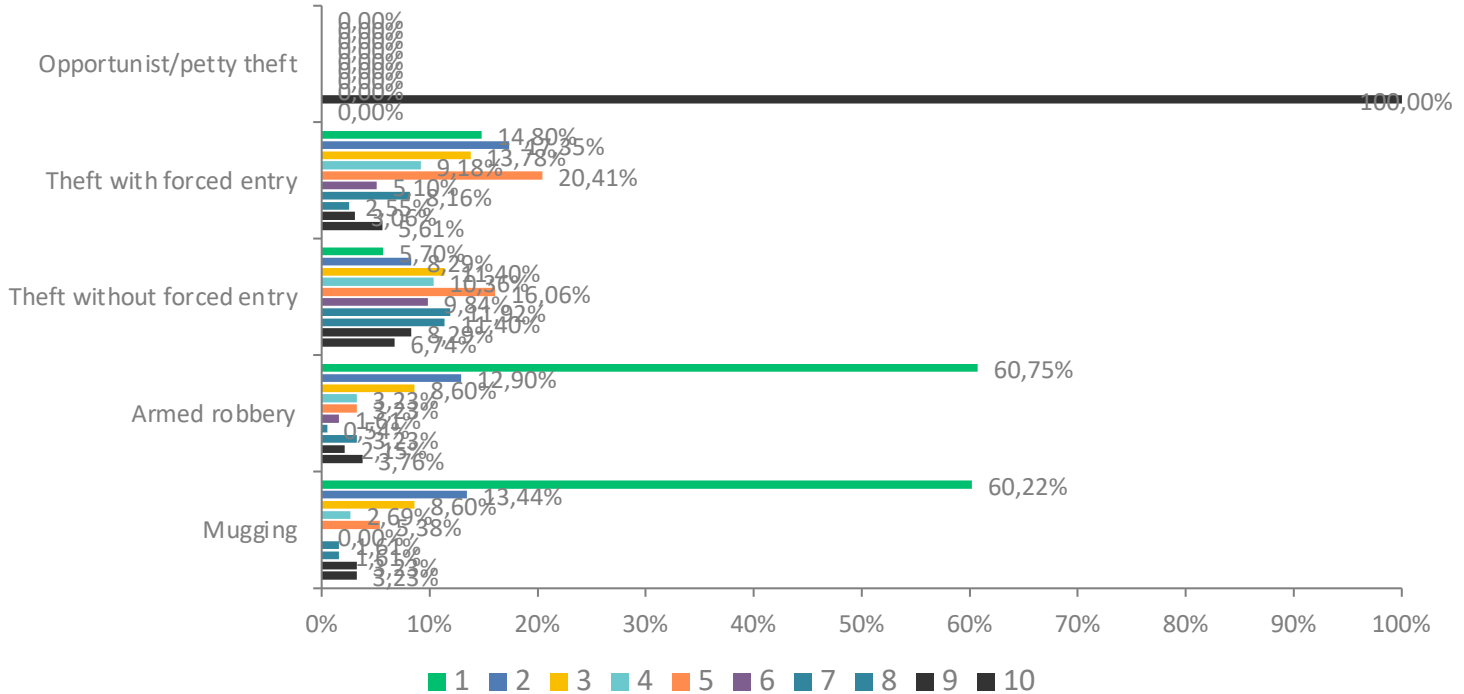

# Q16: How do you rate the effectiveness of Bitou Law Enforcement in Nature's Valley

Answered: 205 Skipped: 3

■ Extremely effective ■ Very effective ■ Somewhat effective ■ Not effective ■ No opinion

# Valley (rate severity between 1 - 10 with 10 being very severe and 1 being not severe at all)?

Answered: 196 Skipped: 12