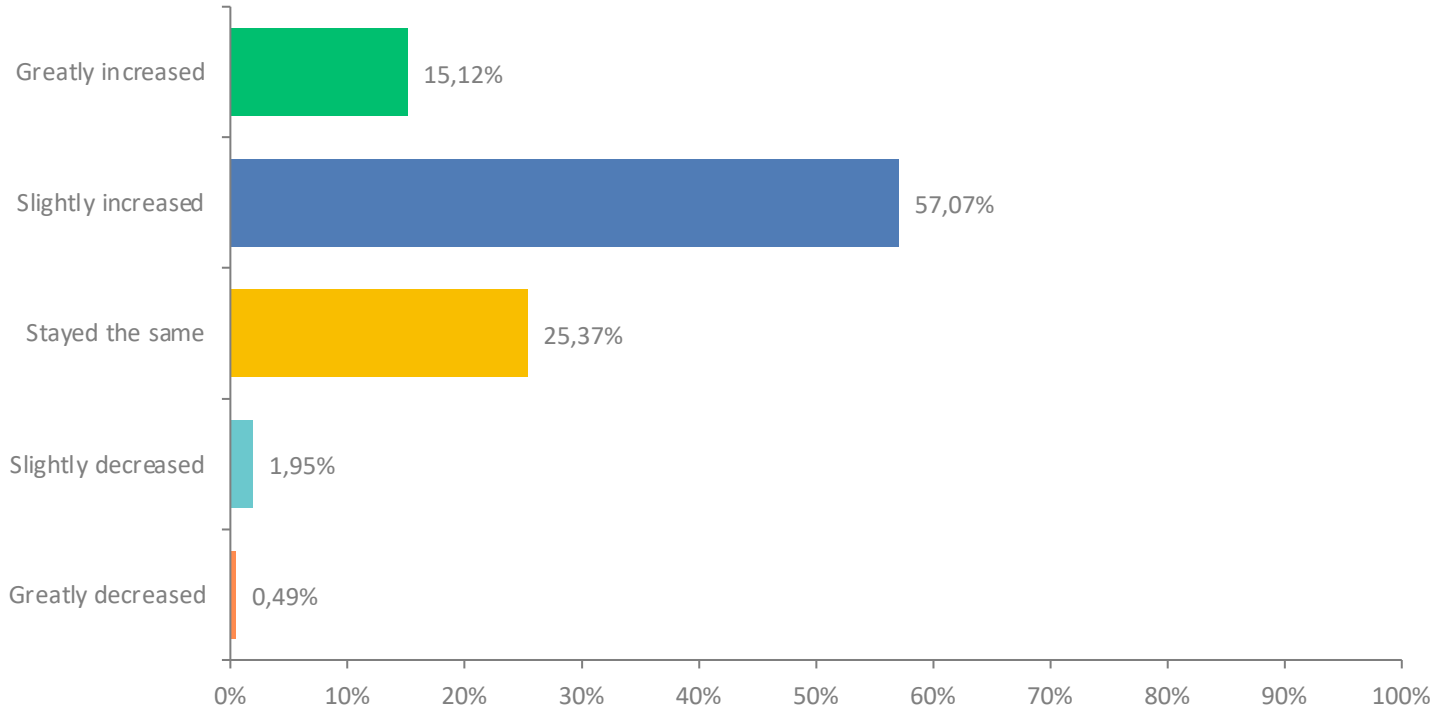

Q14: Over the past year, would you say the levels of crime in Nature's valley have

Answered: 205 Skipped: 3