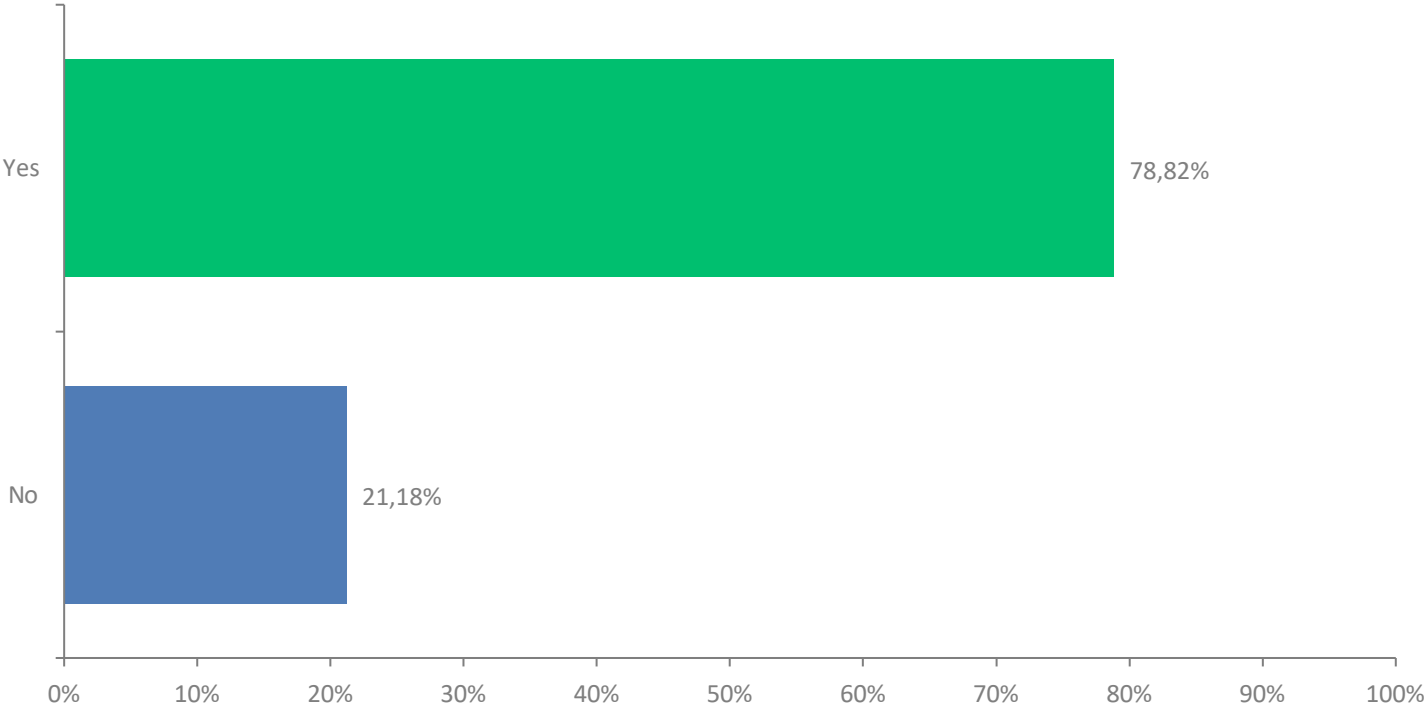

Q20: Do you use a security armed response provider?

Answered: 203 Skipped: 5