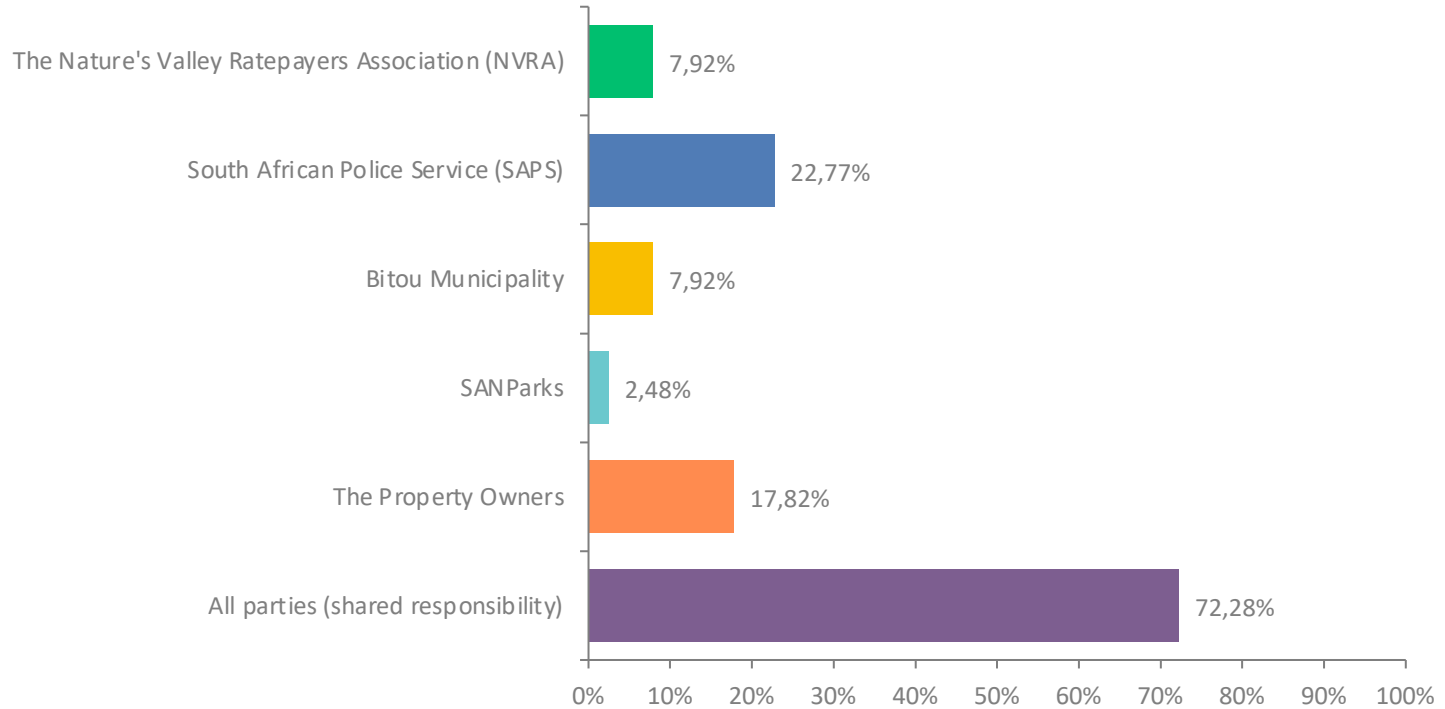

Q15: Who do you consider to be responsible for crime prevention in Nature's Valley?

Answered: 202 Skipped: 6